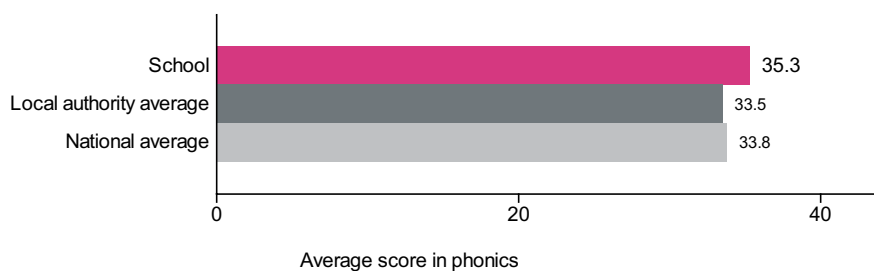

Phonics average score

Number of pupils = 78